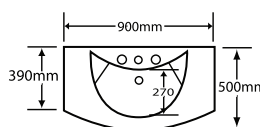

Supreme Single Bowl

Length	Code
600mm	S600
750mm	S750
850mm	S850
900mm	S900
1000mm	S1000
1050mm	S1050
1200mm	S1200

Supreme Forward Bowl

Length	Code
600mm	FB600
750mm	FB750
900mm	FB900
1050mm	FB1050
1200mm	FB1200

Supreme Single Bowl 1500 - 2100mm

Length	Code
1500mm	S1500
1800mm	S1800
2100mm	S2100

Supreme Forward Bowl 1500 & 1800

Length	Code
1500mm	FB1500
1800mm	FB1800

Supreme Double Bowl

Length	Code	Bowl Centre
1500mm	S1500D	435mm
1800mm	S1800D	520mm
2100mm	S2100D	600mm

Supreme Forward Double Bowl

Length	Code	Bowl Centre
1500mm	FB1500D	375mm
1800mm	FB1800D	530mm
2100mm	FB2100D	600mm

Supreme Offset

Length	Code
1550mm LEFT BOWL	S01550L
1550mm RIGHT BOWL	S01550R

Supreme Forward Bowl Offset

Length	Code
1835mm LEFT BOWL	FB1800L
1835mm RIGHT BOWL	FB1800R

Supreme Banjo

Length	Code
1585mm LEFT BOWL	SB1585L
1550mm RIGHT BOWL	S01585R
1550mm LEFT BOWL	AHLB1550L
1550mm RIGHT BOWL	AHLB1550R

Curved Front 900