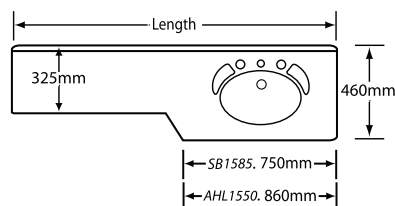

Supreme Single Bowl 1500 - 2100mm

Length	Code
1500mm	S1500
1800mm	S1800
2100mm	S2100

Supreme Forward Bowl 1500 & 1800

Length	Code
1500mm	FB1500
1800mm	FB1800

Supreme Double Bowl

Length	Code	Bowl Centre
1500mm	S1500D	435mm
1800mm	S1800D	520mm
2100mm	S2100D	600mm

Supreme Forward Double Bowl

Length	Code	Bowl Centre
1500mm	FB1500D	375mm
1800mm	FB1800D	530mm
2100mm	FB2100D	600mm

Supreme Offset

Length	Code
1550mm LEFT BOWL	S01550L
1550mm RIGHT BOWL	S01550R

Supreme Forward Bowl Offset

Length	Code
1835mm LEFT BOWL	FB1800L
1835mm RIGHT BOWL	FB1800R

Supreme Banjo

Length	Code
1585mm LEFT BOWL	SB1585L
1550mm RIGHT BOWL	S01585R
1550mm LEFT BOWL	AHLB1550L
1550mm RIGHT BOWL	AHLB1550R

Curved Front 900

Length	Code
900mm	C900

See the complete range of Manooga products at www.manooga.com.au

Note: Due to manufacturing tolerances all sizes are nominal.

Australian owned • Australian made

THE VANITY TOP SPECIALIST
SOLID SURFACE FABRICATOR