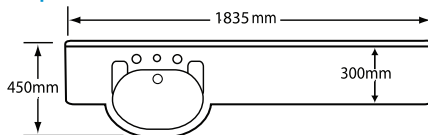

Supreme Single Bowl

Length	Code
600mm	S600
750mm	S750
850mm	S850
900mm	S900
1000mm	S1000
1050mm	S1050
1200mm	S1200

Supreme Forward Bowl

Length	Code
600mm	FB600
750mm	FB750
900mm	FB900
1050mm	FB1050
1200mm	FB1200

Supreme Single Bowl 1500 - 2100mm

Length	Code
1500mm	S1500
1800mm	S1800
2100mm	S2100

Supreme Forward Bowl 1500 & 1800

Length	Code
1500mm	FB1500
1800mm	FB1800

Supreme Double Bowl

Length	Code	Bowl Centre
1500mm	S1500D	435mm
1800mm	S1800D	520mm
2100mm	S2100D	600mm

Supreme Forward Double Bowl

Length	Code	Bowl Centre
1500mm	FB1500D	375mm
1800mm	FB1800D	530mm
2100mm	FB2100D	600mm

Supreme Offset

Length	Code
1550mm LEFT BOWL	S01550L
1550mm RIGHT BOWL	S01550R

Supreme Forward Bowl Offset

Length	Code
1835mm LEFT BOWL	FB1800L
1835mm RIGHT BOWL	FB1800R

Supreme Banjo

Length	Code
1585mm LEFT BOWL	SB1585L
1550mm RIGHT BOWL	S01585R
1550mm LEFT BOWL	AHLB1550L
1550mm RIGHT BOWL	AHLB1550R

Curved Front 900