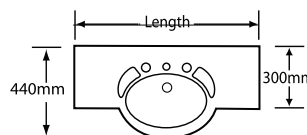

Supreme Single Bowl

Length	Code
600mm	S600
750mm	S750
850mm	S850
900mm	S900
1000mm	S1000
1050mm	S1050
1200mm	S1200

Supreme Forward Bowl

Length	Code
600mm	FB600
750mm	FB750
900mm	FB900
1050mm	FB1050
1200mm	FB1200

Supreme Single Bowl 1500 - 2100mm

Length	Code
1500mm	S1500
1800mm	S1800
2100mm	S2100

Supreme Forward Bowl 1500 & 1800

Length	Code
1500mm	FB1500
1800mm	FB1800

Supreme Double Bowl

Length	Code	Bowl Centre
1500mm	S1500D	435mm
1800mm	S1800D	520mm
2100mm	S2100D	600mm

Supreme Forward Double Bowl

Length	Code	Bowl Centre
1500mm	FB1500D	375mm
1800mm	FB1800D	530mm
2100mm	FB2100D	600mm

Supreme Offset

Length	Code
1550mm LEFT BOWL	S01550L
1550mm RIGHT BOWL	S01550R

Supreme Forward Bowl Offset

Length	Code
1835mm LEFT BOWL	FB1800L
1835mm RIGHT BOWL	FB1800R

Supreme Banjo

Length	Code
1585mm LEFT BOWL	SB1585L
1550mm RIGHT BOWL	S01585R
1550mm LEFT BOWL	AHLB1550L
1550mm RIGHT BOWL	AHLB1550R

Curved Front 900