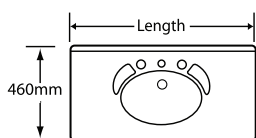

Supreme Single Bowl

Length	Code
600mm	S600
750mm	S750
850mm	S850
900mm	S900
1000mm	S1000
1050mm	S1050
1200mm	S1200

Supreme Forward Bowl

Length	Code
600mm	FB600
750mm	FB750
900mm	FB900
1050mm	FB1050
1200mm	FB1200

Supreme Single Bowl 1500 - 2100mm

Length	Code
1500mm	S1500
1800mm	S1800
2100mm	S2100

Supreme Forward Bowl 1500 & 1800

Length	Code
1500mm	FB1500
1800mm	FB1800

Supreme Double Bowl

Length	Code	Bowl Centre
1500mm	S1500D	435mm
1800mm	S1800D	520mm
2100mm	S2100D	600mm

Supreme Forward Double Bowl

Length	Code	Bowl Centre
1500mm	FB1500D	375mm
1800mm	FB1800D	530mm
2100mm	FB2100D	600mm

Supreme Offset

Length	Code
1550mm LEFT BOWL	S01550L
1550mm RIGHT BOWL	S01550R

Supreme Forward Bowl Offset

Length	Code
1835mm LEFT BOWL	FB1800L
1835mm RIGHT BOWL	FB1800R

Supreme Banjo

Length	Code
1585mm LEFT BOWL	SB1585L
1550mm RIGHT BOWL	S01585R
1550mm LEFT BOWL	AHLB1550L
1550mm RIGHT BOWL	AHLB1550R

Curved Front 900