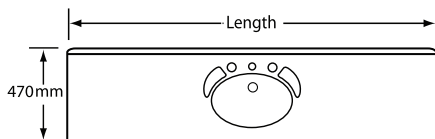

Supreme Single Bowl

Length	Code
600mm	S600
750mm	S750
850mm	S850
900mm	S900
1000mm	S1000
1050mm	S1050
1200mm	S1200

Supreme Forward Bowl

Length	Code
600mm	FB600
750mm	FB750
900mm	FB900
1050mm	FB1050
1200mm	FB1200

Supreme Single Bowl 1500 - 2100mm

Length	Code
1500mm	S1500
1800mm	S1800
2100mm	S2100

Supreme Forward Bowl 1500 & 1800

Length	Code
1500mm	FB1500
1800mm	FB1800

Supreme Double Bowl

Length	Code	Bowl Centre
1500mm	S1500D	435mm
1800mm	S1800D	520mm
2100mm	S2100D	600mm

Supreme Forward Double Bowl

Length	Code	Bowl Centre
1500mm	FB1500D	375mm
1800mm	FB1800D	530mm
2100mm	FB2100D	600mm

Supreme Offset

Length	Code
1550mm LEFT BOWL	S01550L
1550mm RIGHT BOWL	S01550R

Supreme Forward Bowl Offset

Length	Code
1835mm LEFT BOWL	FB1800L
1835mm RIGHT BOWL	FB1800R

Supreme Banjo

Length	Code
1585mm LEFT BOWL	SB1585L
1550mm RIGHT BOWL	S01585R
1550mm LEFT BOWL	AHLB1550L
1550mm RIGHT BOWL	AHLB1550R

Curved Front 900