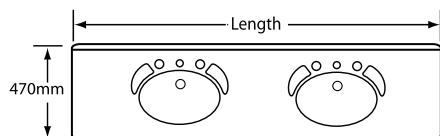

Supreme Single Bowl

Length	Code
600mm	S600
750mm	S750
850mm	S850
900mm	S900
1000mm	S1000
1050mm	S1050
1200mm	S1200

Supreme Forward Bowl

Length	Code
600mm	FB600
750mm	FB750
900mm	FB900
1050mm	FB1050
1200mm	FB1200

Supreme Single Bowl 1500 - 2100mm

Length	Code
1500mm	S1500
1800mm	S1800
2100mm	S2100

Supreme Forward Bowl 1500 & 1800

Length	Code
1500mm	FB1500
1800mm	FB1800

Supreme Double Bowl

Length	Code	Bowl Centre
1500mm	S1500D	435mm
1800mm	S1800D	520mm
2100mm	S2100D	600mm

Supreme Forward Double Bowl

Length	Code	Bowl Centre
1500mm	FB1500D	375mm
1800mm	FB1800D	530mm
2100mm	FB2100D	600mm

Supreme Offset

Length	Code
1550mm LEFT BOWL	S01550L
1550mm RIGHT BOWL	S01550R

Supreme Forward Bowl Offset

Length	Code
1835mm LEFT BOWL	FB1800L
1835mm RIGHT BOWL	FB1800R

Supreme Banjo

Length	Code
1585mm LEFT BOWL	SB1585L
1550mm RIGHT BOWL	S01585R
1550mm LEFT BOWL	AHLB1550L
1550mm RIGHT BOWL	AHLB1550R

Curved Front 900