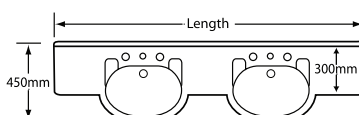

Supreme Single Bowl

Length	Code
600mm	S600
750mm	S750
850mm	S850
900mm	S900
1000mm	S1000
1050mm	S1050
1200mm	S1200

Supreme Forward Bowl

Length	Code
600mm	FB600
750mm	FB750
900mm	FB900
1050mm	FB1050
1200mm	FB1200

Supreme Single Bowl 1500 - 2100mm

Length	Code
1500mm	S1500
1800mm	S1800
2100mm	S2100

Supreme Forward Bowl 1500 & 1800

Length	Code
1500mm	FB1500
1800mm	FB1800

Supreme Double Bowl

Length	Code	Bowl Centre
1500mm	S1500D	435mm
1800mm	S1800D	520mm
2100mm	S2100D	600mm

Supreme Forward Double Bowl

Length	Code	Bowl Centre
1500mm	FB1500D	375mm
1800mm	FB1800D	530mm
2100mm	FB2100D	600mm

Supreme Offset

Length	Code
1550mm LEFT BOWL	S01550L
1550mm RIGHT BOWL	S01550R

Supreme Forward Bowl Offset

Length	Code
1835mm LEFT BOWL	FB1800L
1835mm RIGHT BOWL	FB1800R

Supreme Banjo

Length	Code
1585mm LEFT BOWL	SB1585L
1550mm RIGHT BOWL	S01585R
1550mm LEFT BOWL	AHLB1550L
1550mm RIGHT BOWL	AHLB1550R

Curved Front 900