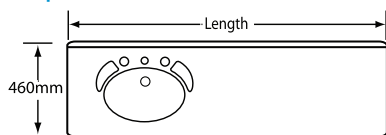

Supreme Single Bowl

Length	Code
600mm	S600
750mm	S750
850mm	S850
900mm	S900
1000mm	S1000
1050mm	S1050
1200mm	S1200

Supreme Forward Bowl

Length	Code
600mm	FB600
750mm	FB750
900mm	FB900
1050mm	FB1050
1200mm	FB1200

Supreme Single Bowl 1500 - 2100mm

Length	Code
1500mm	S1500
1800mm	S1800
2100mm	S2100

Supreme Forward Bowl 1500 & 1800

Length	Code
1500mm	FB1500
1800mm	FB1800

Supreme Double Bowl

Length	Code	Bowl Centre
1500mm	S1500D	435mm
1800mm	S1800D	520mm
2100mm	S2100D	600mm

Supreme Forward Double Bowl

Length	Code	Bowl Centre
1500mm	FB1500D	375mm
1800mm	FB1800D	530mm
2100mm	FB2100D	600mm

Supreme Offset

Length	Code
1550mm LEFT BOWL	S01550L
1550mm RIGHT BOWL	S01550R

Supreme Forward Bowl Offset

Length	Code
1835mm LEFT BOWL	FB1800L
1835mm RIGHT BOWL	FB1800R

Supreme Banjo

Length	Code
1585mm LEFT BOWL	SB1585L
1550mm RIGHT BOWL	S01585R
1550mm LEFT BOWL	AHLB1550L
1550mm RIGHT BOWL	AHLB1550R

Curved Front 900