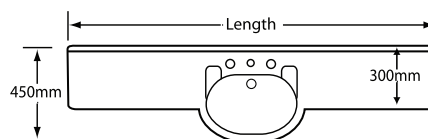

Supreme Single Bowl

Length	Code
600mm	S600
750mm	S750
850mm	S850
900mm	S900
1000mm	S1000
1050mm	S1050
1200mm	S1200

Supreme Forward Bowl

Length	Code
600mm	FB600
750mm	FB750
900mm	FB900
1050mm	FB1050
1200mm	FB1200

Supreme Single Bowl 1500 - 2100mm

Length	Code
1500mm	S1500
1800mm	S1800
2100mm	S2100

Supreme Forward Bowl 1500 & 1800

Length	Code
1500mm	FB1500
1800mm	FB1800

Supreme Double Bowl

Length	Code	Bowl Centre
1500mm	S1500D	435mm
1800mm	S1800D	520mm
2100mm	S2100D	600mm

Supreme Forward Double Bowl

Length	Code	Bowl Centre
1500mm	FB1500D	375mm
1800mm	FB1800D	530mm
2100mm	FB2100D	600mm

Supreme Offset

Length	Code
1550mm LEFT BOWL	S01550L
1550mm RIGHT BOWL	S01550R

Supreme Forward Bowl Offset

Length	Code
1835mm LEFT BOWL	FB1800L
1835mm RIGHT BOWL	FB1800R

Supreme Banjo

Length	Code
1585mm LEFT BOWL	SB1585L
1550mm RIGHT BOWL	S01585R
1550mm LEFT BOWL	AHLB1550L
1550mm RIGHT BOWL	AHLB1550R

Curved Front 900